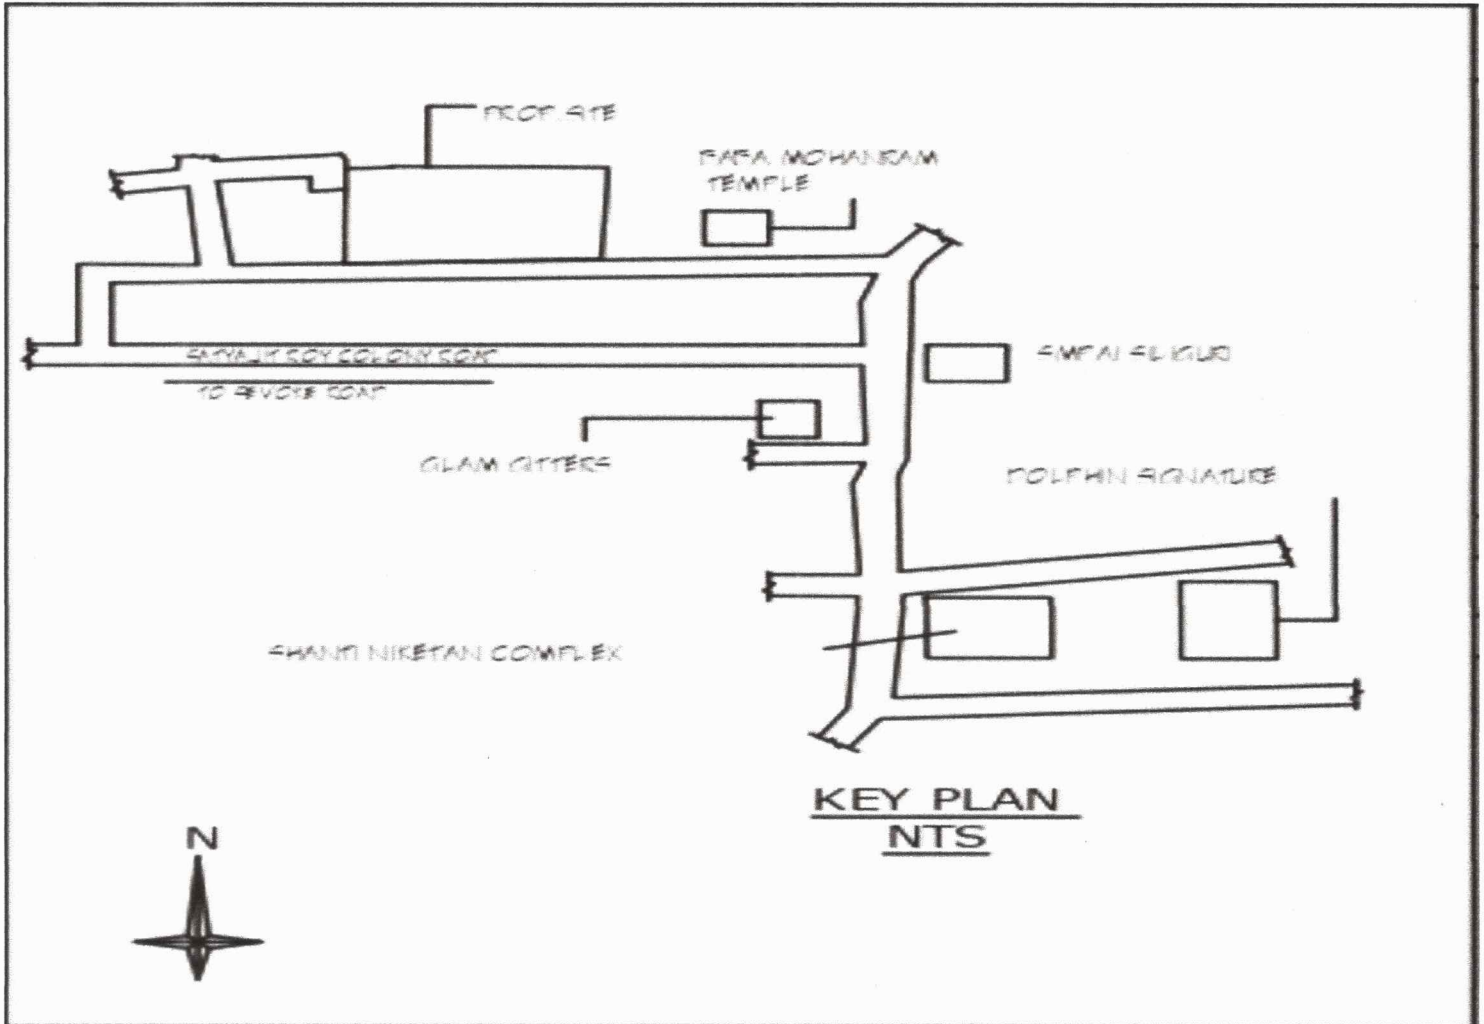

PRIME BUILDERS

SHELCON PLAZA, ROOM NO.10, SEVOKE ROAD, SILIGURI-734001

Project: "THE ATELIA"

Latitude:- 26°44'35.71"N

Longitude:- 88°26'23.69"E

PRIME BUILDERS
Binay Agarwal
Partner